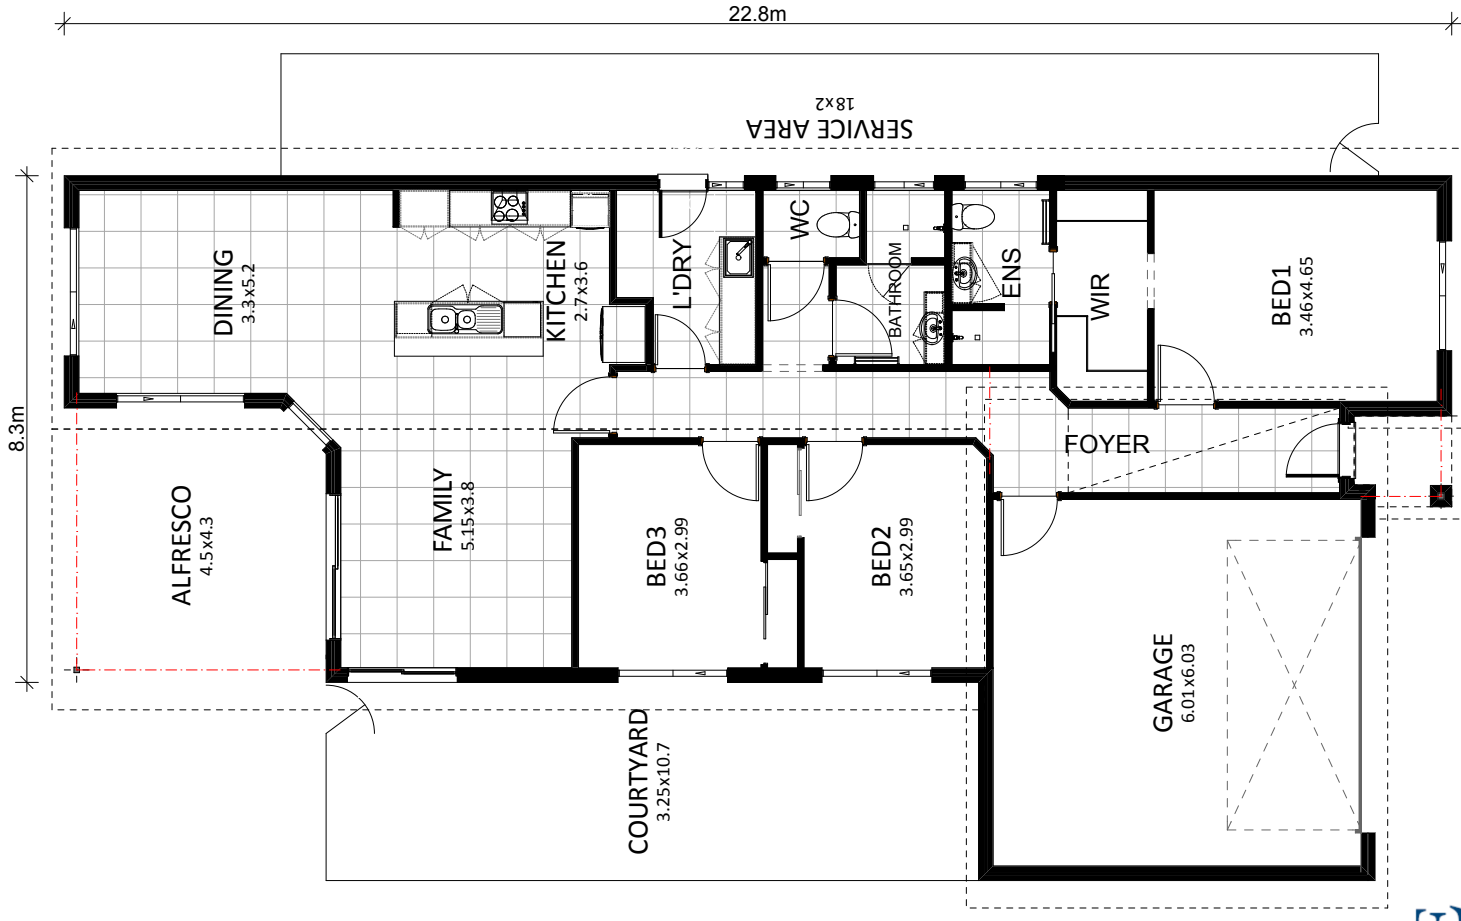

The Parklands Villa

RIVERSIDE
Estate

The Riverland's most exciting lifestyle village for over 55s

Murray Dyer Ave, Renmark • Freecall 1800 031 588 • www.riversidelife.com.au